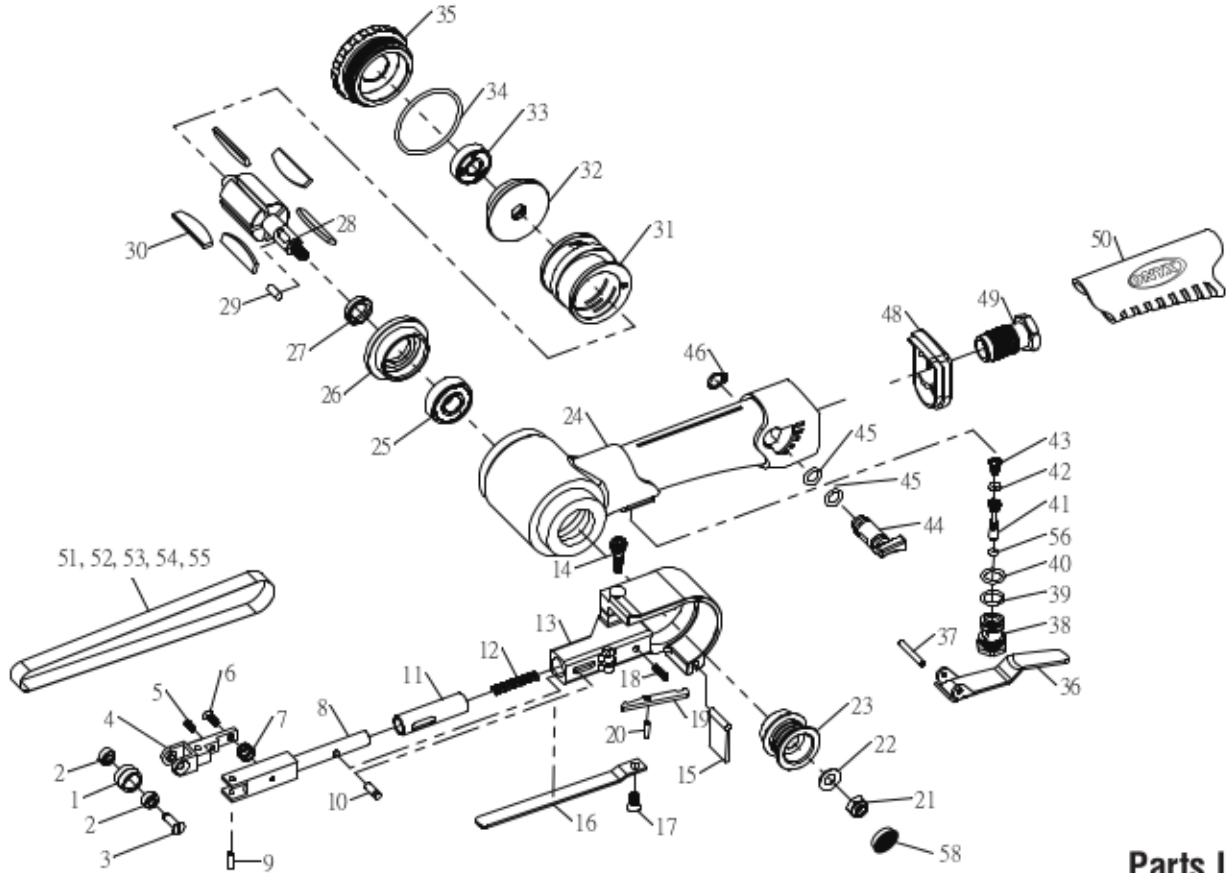

**Parts List**

Index	Part No.	Description	Qty
1A	3036-01A	Idle Pulley Assembly	1set
1	3036-01	Idle Pulley	1
2	3036-02	Ball Bearing (684zz)	2
3	3036-03	Idle Pulley Screw	1
4	3036-04	Bracket 10	1
5	3036-05	Set Screw (M3x5)	1
6	3036-06	Phillips Screw	1
7	3036-07	Spring	1
8	3036-08	Tension Bar	1
9	3036-09	Spring Pin (Ø3x10)	1
10	3036-10	Stopper Pin	1
11	3036-11	Guard Bushing	1
12	3036-12	Tension Spring	1
13	3036-13	Guard Sub Ass'y 11	1
14	3036-14	Head Cap Screw (M5x15)	1
15	3036-15	Dust Cover	1
16	3036-16	Shoe 10	1
17	3036-17	Hexagon Socket Headless Set Screw	1
18	3036-18	Stopper Spring	1
19	3036-19	Stopper	1

Index	Part No.	Description	Qty
20	3036-20	Spring Pin (Ø2.5x10)	1
21	3036-21	Hexagon Nut (M6)	1
22	3036-22	Washer (M6)	1
23	3036-23	Drive Pulley	1
24	3036-24	Housing	1
25	3036-25	Ball Bearing (6000ZZ)	1
26	3036-26	Front End Plate	1
27	3036-27	Spacer	1
28	3036-28	Rotor	1
29	3036-29	Parallel Key Both Ends Round 4x4x9.5	1
30	3036-30	Rotor Blade	5
31	3036-31	Cylinder	1
32	3036-32	Rear End Plate	1
33	3036-33	Ball Bearing (608zz)	1
34	3036-34	O-Ring (S38)	1
35	3036-35	Cap	1
36	3036-36	Throttle Lever	1
37	3036-37	Spring Pin (Ø3x20)	1
38	3036-38	Valve Body	1

Index	Part No.	Description	Qty
39	3036-39	O-Ring (S11.2)	1
40	3036-40	O-Ring (P-9)	1
41	3036-41	Valve Stem	1
42	3036-42	O-Ring (P3)	1
43	3036-43	Valve Spring	1
44	3036-44	Air Regulator	1
45	3036-45	O-Ring (P7)	2
46	3036-46	External Stop Ring (STW-8)	1
48	3036-48	Exhaust Diffuser	1
49	3036-49	Inlet Bushing	1
50	3036-50	Housing Cover	1
51	303640	Sanding Belt 40 Grit	1
52	303660	Sanding Belt 60 Grit	1
53	303680	Sanding Belt 80 Grit	1
54	3036100	Sanding Belt 100 Grit (Optional)	
55	3036120	Sanding Belt 120 Grit (Optional)	
56	3036-56	O-Ring (AS-004)	1
58	3036-55	Pulley Cover	1